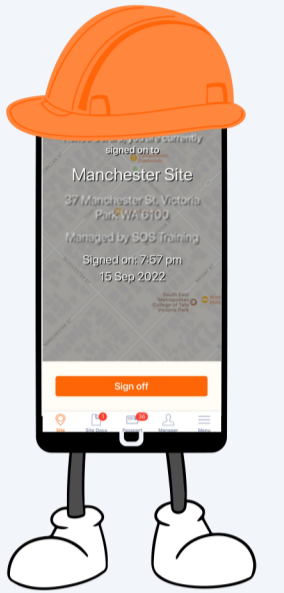

How SignOnSite Uses Your Location

Hey SignOnSite app, wake up! I am on the move.

I'm awake! Are you at a site that the user has registered on?

No, I'm nowhere near it at all.

OK! Well then I don't need to know. Going back to sleep now.

Hey SignOnSite app, wake up! I am on the move.

I'm awake! Are you at a site that BOB has registered on?

Yes! I am on a site.

OK! Give me a moment to sign you on.

Initiating sign on...
{Sign on (BOB) to (SiteName) at (TimeNow)}