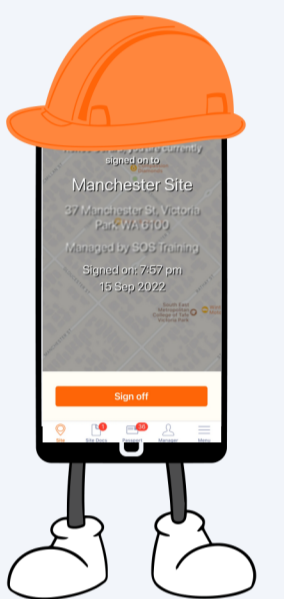

How SignOnSite Uses Your Location

Hey SignOnSite app, wake up! I am on the move.

I'm awake! Are you at a site that the user has registered on?

No, I'm nowhere near it at all.

OK! Well then I don't need to know. Going back to sleep now.

Hey SignOnSite app, wake up! I am on the move.

I'm awake! Are you at a site that BOB has registered on?

Yes! I am on a site.

OK! Give me a moment to sign you on.

Initiating sign on...
{Sign on (BOB) to (SiteName) at (TimeNow)}