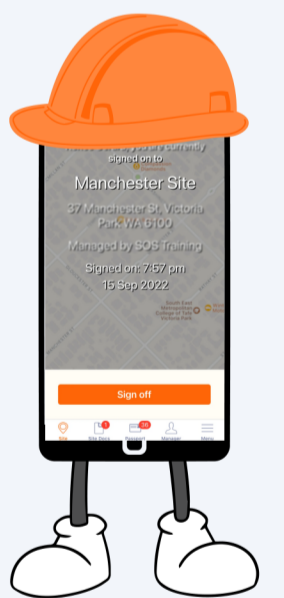

How SignOnSite Uses Your Location

Hey SignOnSite app, wake up! I am on the move.

I'm awake! Are you at a site that the user has registered on?

No, I'm nowhere near it at all.

OK! Well then I don't need to know. Going back to sleep now.

Hey SignOnSite app, wake up! I am on the move.

I'm awake! Are you at a site that BOB has registered on?

Yes! I am on a site.

OK! Give me a moment to sign you on.

Initiating sign on...
{Sign on (BOB) to (SiteName) at (TimeNow)}